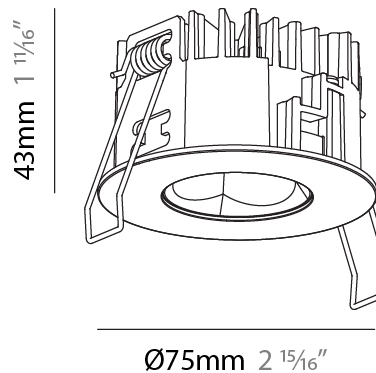

PHYSICAL

Aperture Sizes - Downlights: 1"
Shape: Round
Diameter (mm): 75
Diameter (in): 2 ¹⁵/₁₆
Height (mm): 43
Height (in): 1 ¹¹/₁₆
Ceiling Thickness (mm): 1 - 25
Ceiling Thickness (in): 1/16 - 1 3/16
Min. Recessing Depth (mm): 50
Min. Recessing Depth (in): 1 ¹⁵/₁₆
Diffuser: Lens Pack - Spread Lens / Linear Spread Lens / Honeycomb Louver
Fixture Finish: SSR / BKV / CWI / CRY / HAB / UFT / ITA / RUA / FTG / MYG / LOD / PUS / FRO / FUP / KIA / POP / BLS / SPG / MEY / GOH / CHC / COM / ABZ / JAG / OBR / MOS / ROR
Fixture Material: Aluminum Die Cast
Cut-out Measurements: 68mm / 2 11/16" Diameter

ELECTRICAL

Lamp Type: LED (Zhaga Standard)
Input Wattage (W): 15
Total Output Wattage (W): 13.6
Dimming: Tri-Mode (Non-Dimming and Phase Dimming (120Vac only) and 0-10V Dimming)
Driver Included: No
Driver Location: Recessed Housing
Driver Type: Constant Current - Universal
Driver Class: Class 2
Input Voltage (V): 120 - 277
Constant Current (MA): 350

LED

Color Temperature (°K): 2700 / 3000 / 3500 / 4000
Max. Delivered Lumen (lm): 1464 / 1556 / 1630 / 1645
Nominal Lumen (lm): 1566 / 1665 / 1743 / 1759
CRI: >90 CRI
Lamp Life (hrs): 50000

OPTICAL

Reflector: 60
Adjustability: Fixed

RATINGS AND CERTIFICATIONS

Certified By: Certified for North American Standards
IP rating: IP20