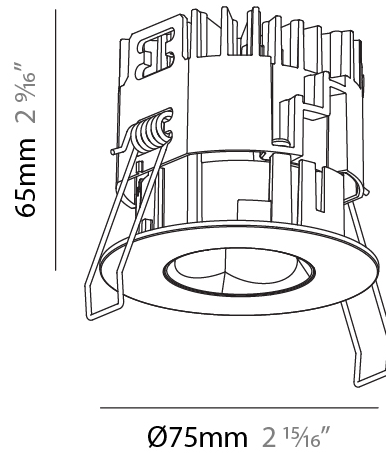

Series: Oiko Pro Round
Subseries: Oiko Pro Round Fixed
Partner: Prolicht
Division: Architectural
Installation: Recessed
Product Type: Downlight
Mounting Location: Ceiling
Light Distribution: Direct

PHYSICAL

Aperture Sizes - Downlights: 1"
Shape: Round
Diameter (mm): 75
Diameter (in): 2 ¹⁵/₁₆"
Height (mm): 65
Height (in): 2 ⁹/₁₆"
Ceiling Thickness (mm): 1 - 25
Ceiling Thickness (in): 1/16 - 1 3/16
Min. Recessing Depth (mm): 70
Min. Recessing Depth (in): 2 ³/₄"
Diffuser: Lens Pack - Spread Lens / Linear Spread Lens / Honeycomb Louver
Fixture Finish: SSR / BKV / CWI / CRY / HAB / UFT / ITA / RUA / FTG / MYG / LOD / PUS / FRO / FUP / KIA / POP / BLS / SPG / MEY / GOH / CHC / COM / ABZ / JAG / OBR / MOS / ROR
Fixture Material: Aluminum Die Cast
Cut-out Measurements: 68mm / 2 11/16" Diameter

ELECTRICAL

Lamp Type: LED (Zhaga Standard)
Input Wattage (W): 14
Total Output Wattage (W): 12.7
Dimming: Dali Dimming
Driver Included: No
Driver Location: Recessed Housing
Driver Type: Constant Current - Universal (120Vac only for DALI driver)
Driver Class: Class 2
Input Voltage (V): 120 - 277
Constant Current (MA): 700

LED

Color Temperature (°K): 2700-6500 Tunable White
Max. Delivered Lumen (lm): 1129
Nominal Lumen (lm): 1460
CRI: >93 CRI
Lamp Life (hrs): 50000
Special LEDs offerings: Tunable White

OPTICAL

Reflector°: 36
Adjustability: Fixed

RATINGS AND CERTIFICATIONS

Certified By: Certified for North American Standards
IP rating: IP20