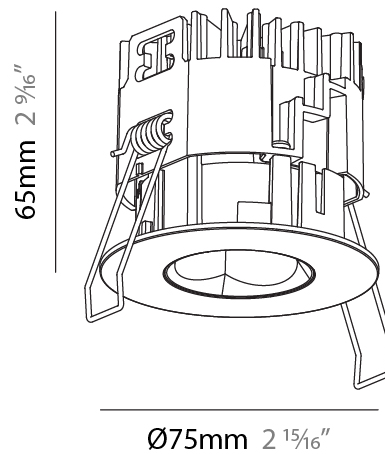

PHYSICAL

Aperture Sizes - Downlights: 1"
Shape: Round
Diameter (mm): 75
Diameter (in): 2 ¹⁵/₁₆
Height (mm): 65
Height (in): 2 ⁹/₁₆
Ceiling Thickness (mm): 1 - 25
Ceiling Thickness (in): 1/16 - 1 3/16
Min. Recessing Depth (mm): 70
Min. Recessing Depth (in): 2 ³/₄
Diffuser: Lens Pack - Spread Lens / Linear Spread Lens / Honeycomb Louver
Fixture Finish: SSR / BKV / CWI / CRY / HAB / UFT / ITA / RUA / FTG / MYG / LOD / PUS / FRO / FUP / KIA / POP / BLS / SPG / MEY / GOH / CHC / COM / ABZ / JAG / OBR / MOS / ROR
Fixture Material: Aluminum Die Cast
Cut-out Measurements: 68mm / 2 11/16" Diameter

ELECTRICAL

Lamp Type: LED (Zhaga Standard)
Input Wattage (W): 15
Total Output Wattage (W): 13.6
Dimming: Tri-Mode (Non-Dimming and Phase Dimming (120Vac only) and 0-10V Dimming)
Driver Included: No
Driver Location: Recessed Housing
Driver Type: Constant Current - Universal
Driver Class: Class 2
Housing: See Components
Input Voltage (V): 120 - 277
Constant Current (MA): 350

LED

Color Temperature (°K): 2700 / 3000 / 3500 / 4000
Max. Delivered Lumen (lm): 1295 / 1377 / 1442 / 1455
Nominal Lumen (lm): 1566 / 1665 / 1743 / 1759
CRI: >90 CRI
Lamp Life (hrs): 50000

OPTICAL

Reflector°: 34
Adjustability: Fixed

RATINGS AND CERTIFICATIONS

Certified By: Certified for North American Standards
IP rating: IP20