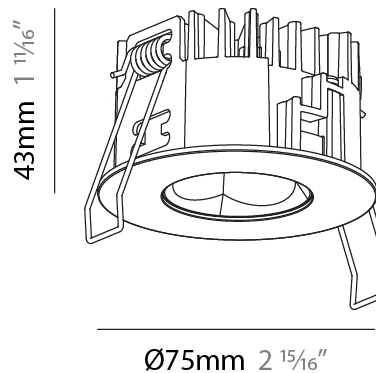

Series: Oiko Pro Round
Subseries: Oiko Pro Round Fixed
Partner: Prolicht
Division: Architectural
Installation: Recessed
Product Type: Downlight
Mounting Location: Ceiling
Light Distribution: Direct

PHYSICAL

Aperture Sizes - Downlights: 1"
Shape: Round
Diameter (mm): 75
Diameter (in): 2 ¹⁵/₁₆
Height (mm): 43
Height (in): 1 ¹¹/₁₆
Ceiling Thickness (mm): 1 - 25
Ceiling Thickness (in): 1/16 - 1 3/16
Min. Recessing Depth (mm): 50
Min. Recessing Depth (in): 1 ¹⁵/₁₆
Diffuser: Lens Pack - Spread Lens / Linear Spread Lens / Honeycomb Louver
Fixture Finish: SSR / BKV / CWI / CRY / HAB / UFT / ITA / RUA / FTG / MYG / LOD / PUS / FRO / FUP / KIA / POP / BLS / SPG / MEY / GOH / CHC / COM / ABZ / JAG / OBR / MOS / ROR
Fixture Material: Aluminum Die Cast
Cut-out Measurements: 68mm / 2 11/16" Diameter

ELECTRICAL

Lamp Type: LED (Zhaga Standard)
Input Wattage (W): 14
Total Output Wattage (W): 12.7
Dimming: Dali Dimming
Driver Included: No
Driver Location: Recessed Housing
Driver Type: Constant Current - Universal (120Vac only for DALI driver)
Driver Class: Class 2
Input Voltage (V): 120 - 277
Constant Current (MA): 700

LED

Color Temperature (°K): 2700-6500 Tunable White
Max. Delivered Lumen (lm): 1381
Nominal Lumen (lm): 1460
CRI: >93 CRI
Lamp Life (hrs): 50000
Special LEDs offerings: Tunable White

OPTICAL

Reflector°: 62
Adjustability: Fixed

RATINGS AND CERTIFICATIONS

Certified By: Certified for North American Standards
IP rating: IP20