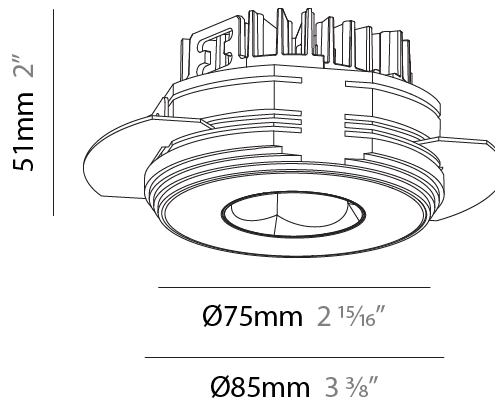

PHYSICAL

Aperture Sizes - Downlights: 1"
Shape: Round
Diameter (mm): 75
Diameter (in): 2 ¹⁵/₁₆
Height (mm): 51
Height (in): 2
Ceiling Thickness (mm): 10 / 12.5 / 15 / 25
Ceiling Thickness (in): 3/8 or 1/2 or 9/16 or 1
Min. Recessing Depth (mm): 60
Min. Recessing Depth (in): 2 ³/₈
Diffuser: Lens Pack - Spread Lens / Linear Spread Lens / Honeycomb Louver
Fixture Finish: SSR / BKV / CWI / CRY / HAB / UFT / ITA / RUA / FTG / MYG / LOD / PUS / FRO / FUP / KIA / POP / BLS / SPG / MEY / GOH / CHC / COM / ABZ / JAG / OBR / MOS / ROR
Fixture Material: Aluminum Die Cast
Cut-out Measurements: 68mm / 2 11/16" Diameter

ELECTRICAL

Lamp Type: LED (Zhaga Standard)
Input Wattage (W): 15
Total Output Wattage (W): 13.6
Dimming: Tri-Mode (Non-Dimming and Phase Dimming (120Vac only) and 0-10V Dimming)
Driver Included: No
Driver Location: Recessed Housing
Driver Type: Constant Current - Universal
Driver Class: Class 2
Input Voltage (V): 120 - 277
Constant Current (MA): 350

LED

Color Temperature (°K): 2700 / 3000 / 3500 / 4000
Max. Delivered Lumen (lm): 1375 / 1462 / 1531 / 1545
Nominal Lumen (lm): 1566 / 1665 / 1743 / 1759
CRI: >90 CRI
Lamp Life (hrs): 50000

OPTICAL

Reflector°: 50
Adjustability: Fixed

RATINGS AND CERTIFICATIONS

Certified By: Certified for North American Standards
IP rating: IP20