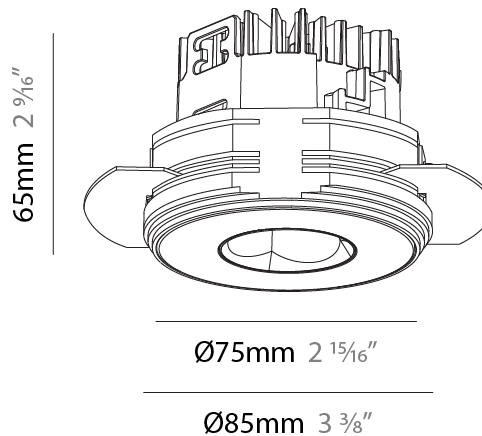

PHYSICAL

Aperture Sizes - Downlights: 1"
Shape: Round
Diameter (mm): 75
Diameter (in): 2 ¹⁵/₁₆
Height (mm): 65
Height (in): 2 ⁹/₁₆
Ceiling Thickness (mm): 10 / 12.5 / 15 / 25
Ceiling Thickness (in): 3/8 or 1/2 or 9/16 or 1
Min. Recessing Depth (mm): 70
Min. Recessing Depth (in): 2 ³/₄
Diffuser: Lens Pack - Spread Lens / Linear Spread Lens / Honeycomb Louver
Fixture Finish: SSR / BKV / CWI / CRY / HAB / UFT / ITA / RUA / FTG / MYG / LOD / PUS / FRO / FUP / KIA / POP / BLS / SPG / MEY / GOH / CHC / COM / ABZ / JAG / OBR / MOS / ROR
Fixture Material: Aluminum Die Cast
Cut-out Measurements: 68mm / 2 11/16" Diameter

ELECTRICAL

Lamp Type: LED (Zhaga Standard)
Input Wattage (W): 16
Total Output Wattage (W): 14.6
Dimming: Tri-Mode (Non-Dimming and Phase Dimming (120Vac only) and 0-10V Dimming)
Driver Included: No
Driver Location: Recessed Housing
Driver Type: Constant Current - Universal
Driver Class: Class 2
Input Voltage (V): 120 - 277
Constant Current (MA): 350

LED

Color Temperature (°K): 2700 / 3000 / 3500 / 4000
Max. Delivered Lumen (lm): 1067 / 1150 / 1217 / 1220
Nominal Lumen (lm): 1393 / 1501 / 1589 / 1592
CRI: >90 CRI
Lamp Life (hrs): 50000

OPTICAL

Reflector: 14
Adjustability: Fixed

RATINGS AND CERTIFICATIONS

Certified By: Certified for North American Standards
IP rating: IP20