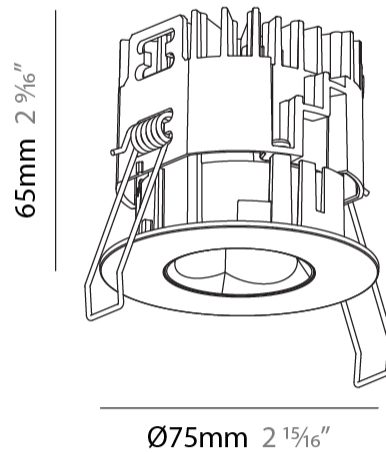

PHYSICAL

Aperture Sizes - Downlights: 1"
Shape: Round
Diameter (mm): 75
Diameter (in): 2 15/16
Height (mm): 65
Height (in): 2 9/16
Ceiling Thickness (mm): 1 - 25
Ceiling Thickness (in): 1/16 - 1 3/16
Min. Recessing Depth (mm): 70
Min. Recessing Depth (in): 2 3/4
Diffuser: Lens Pack - Spread Lens / Linear Spread Lens / Honeycomb Louver
Fixture Finish: SSR / BKV / CWI / CRY / HAB / UFT / ITA / RUA / FTG / MYG / LOD / PUS / FRO / FUP / KIA / POP / BLS / SPG / MEY / GOH / CHC / COM / ABZ / JAG / OBR / MOS / ROR
Fixture Material: Aluminum Die Cast
Cut-out Measurements: 68mm / 2 11/16" Diameter

ELECTRICAL

Lamp Type: LED (Zhaga Standard)
Input Wattage (W): 16
Total Output Wattage (W): 14.6
Dimming: Tri-Mode (Non-Dimming and Phase Dimming (120Vac only) and 0-10V Dimming)
Driver Included: No
Driver Location: Recessed Housing
Driver Type: Constant Current - Universal
Driver Class: Class 2
Housing: See Components
Input Voltage (V): 120 - 277
Constant Current (MA): 350

LED

Color Temperature (°K): 2700 / 3000 / 3500 / 4000
Max. Delivered Lumen (lm): 1067 / 1150 / 1217 / 1220
Nominal Lumen (lm): 1393 / 1501 / 1589 / 1592
CRI: >90 CRI
Lamp Life (hrs): 50000

OPTICAL

Reflector°: 14
Adjustability: Fixed

RATINGS AND CERTIFICATIONS

Certified By: Certified for North American Standards
IP rating: IP44