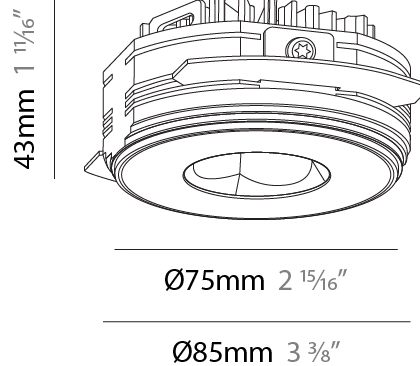

PHYSICAL

Aperture Sizes - Downlights: 1"
Shape: Round
Diameter (mm): 75
Diameter (in): 2 ¹⁵/₁₆
Height (mm): 43
Height (in): 1 ¹¹/₁₆
Ceiling Thickness (mm): 10 / 12.5 / 15 / 25
Ceiling Thickness (in): 3/8 or 1/2 or 9/16 or 1
Min. Recessing Depth (mm): 50
Min. Recessing Depth (in): 1 ¹⁵/₁₆
Diffuser: Lens Pack - Spread Lens / Linear Spread Lens / Honeycomb Louver
Fixture Finish: SSR / BKV / CWI / CRY / HAB / UFT / ITA / RUA / FTG / MYG / LOD / PUS / FRO / FUP / KIA / POP / BLS / SPG / MEY / GOH / CHC / COM / ABZ / JAG / OBR / MOS / ROR
Fixture Material: Aluminum Die Cast
Cut-out Measurements: 86mm / 2 11/16" Diameter

ELECTRICAL

Lamp Type: LED (Zhaga Standard)
Input Wattage (W): 15
Total Output Wattage (W): 13.6
Dimming: Tri-Mode (Non-Dimming and Phase Dimming (120Vac only) and 0-10V Dimming)
Driver Included: No
Driver Location: Recessed Housing
Driver Type: Constant Current - Universal
Driver Class: Class 2
Input Voltage (V): 120 - 277
Constant Current (MA): 350

LED

Color Temperature (°K): 2700 / 3000 / 3500 / 4000
Max. Delivered Lumen (lm): 1464 / 1556 / 1630 / 1645
Nominal Lumen (lm): 1566 / 1665 / 1743 / 1759
CRI: >90 CRI
Lamp Life (hrs): 50000

OPTICAL

Reflector: 60
Adjustability: Fixed

RATINGS AND CERTIFICATIONS

Certified By: Certified for North American Standards
IP rating: IP20