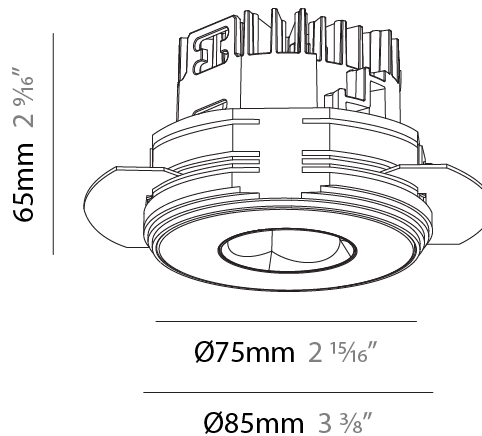

PHYSICAL

Aperture Sizes - Downlights: 1"
Shape: Round
Diameter (mm): 75
Diameter (in): 2 15/16
Height (mm): 65
Height (in): 2 9/16
Ceiling Thickness (mm): 10 / 12.5 / 15 / 25
Ceiling Thickness (in): 3/8 or 1/2 or 9/16 or 1
Min. Recessing Depth (mm): 70
Min. Recessing Depth (in): 2 3/4
Diffuser: Lens Pack - Spread Lens / Linear Spread Lens / Honeycomb Louver
Fixture Finish: SSR / BKV / CWI / CRY / HAB / UFT / ITA / RUA / FTG / MYG / LOD / PUS / FRO / FUP / KIA / POP / BLS / SPG / MEY / GOH / CHC / COM / ABZ / JAG / OBR / MOS / ROR
Fixture Material: Aluminum Die Cast
Cut-out Measurements: 68mm / 2 11/16" Diameter

ELECTRICAL

Lamp Type: LED (Zhaga Standard)
Input Wattage (W): 15
Total Output Wattage (W): 13.6
Dimming: Tri-Mode (Non-Dimming and Phase Dimming (120Vac only) and 0-10V Dimming)
Driver Included: No
Driver Location: Recessed Housing
Driver Type: Constant Current - Universal
Driver Class: Class 2
Input Voltage (V): 120 - 277
Constant Current (MA): 350

LED

Color Temperature (°K): 2700 / 3000 / 3500 / 4000
Max. Delivered Lumen (lm): 1295 / 1377 / 1442 / 1455
Nominal Lumen (lm): 1566 / 1665 / 1743 / 1759
CRI: >90 CRI
Lamp Life (hrs): 50000

OPTICAL

Reflector: 34
Adjustability: Fixed

RATINGS AND CERTIFICATIONS

Certified By: Certified for North American Standards
IP rating: IP20