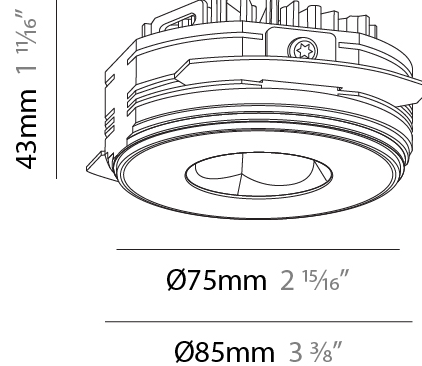

PHYSICAL

Aperture Sizes - Downlights: 1"
Shape: Round
Diameter (mm): 75
Diameter (in): 2 ¹⁵/₁₆
Height (mm): 43
Height (in): 1 ¹¹/₁₆
Ceiling Thickness (mm): 10 / 12.5 / 15 / 25
Ceiling Thickness (in): 3/8 or 1/2 or 9/16 or 1
Min. Recessing Depth (mm): 50
Min. Recessing Depth (in): 1 ¹⁵/₁₆
Diffuser: Lens Pack - Spread Lens / Linear Spread Lens / Honeycomb Louver
Fixture Finish: SSR / BKV / CWI / CRY / HAB / UFT / ITA / RUA / FTG / MYG / LOD / PUS / FRO / FUP / KIA / POP / BLS / SPG / MEY / GOH / CHC / COM / ABZ / JAG / OBR / MOS / ROR
Fixture Material: Aluminum Die Cast
Cut-out Measurements: 86mm / 2 11/16" Diameter

ELECTRICAL

Lamp Type: LED (Zhaga Standard)
Input Wattage (W): 14
Total Output Wattage (W): 12.7
Dimming: Dali Dimming
Driver Included: No
Driver Location: Recessed Housing
Driver Type: Constant Current - Universal (120Vac only for DALI driver)
Driver Class: Class 2
Input Voltage (V): 120 - 277
Constant Current (MA): 700

LED

Color Temperature (°K): 2700-6500 Tunable White
Max. Delivered Lumen (lm): 1381
Nominal Lumen (lm): 1460
CRI: >90 CRI
Lamp Life (hrs): 50000
Special LEDs offerings: Tunable White

OPTICAL

Reflector°: 62
Adjustability: Fixed

RATINGS AND CERTIFICATIONS

Certified By: Certified for North American Standards
IP rating: IP20