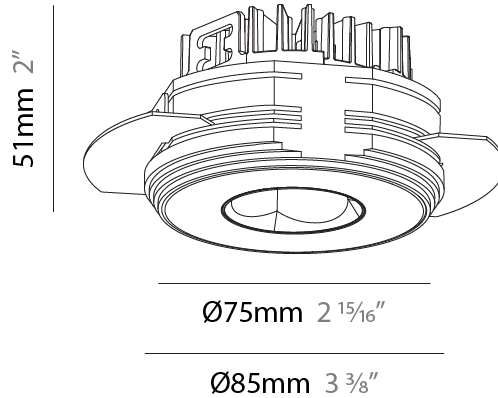

PHYSICAL

Aperture Sizes - Downlights: 1"
Shape: Round
Diameter (mm): 75
Diameter (in): 2 ¹⁵/₁₆
Height (mm): 51
Height (in): 2
Ceiling Thickness (mm): 10 / 12.5 / 15 / 25
Ceiling Thickness (in): 3/8 or 1/2 or 9/16 or 1
Min. Recessing Depth (mm): 55
Min. Recessing Depth (in): 2 ³/₁₆
Diffuser: Lens Pack - Spread Lens / Linear Spread Lens / Honeycomb Louver
Fixture Finish: SSR / BKV / CWI / CRY / HAB / UFT / ITA / RUA / FTG / MYG / LOD / PUS / FRO / FUP / KIA / POP / BLS / SPG / MEY / GOH / CHC / COM / ABZ / JAG / OBR / MOS / ROR
Fixture Material: Aluminum Die Cast
Cut-out Measurements: 86mm / 2 11/16" Diameter

ELECTRICAL

Lamp Type: LED (Zhaga Standard)
Input Wattage (W): 14
Total Output Wattage (W): 12.7
Dimming: Dali Dimming
Driver Included: No
Driver Location: Recessed Housing
Driver Type: Constant Current - Universal (120Vac only for DALI driver)
Driver Class: Class 2
Input Voltage (V): 120 - 277
Constant Current (MA): 700

LED

Color Temperature (°K): 2700-6500 Tunable White
Max. Delivered Lumen (lm): 1240
Nominal Lumen (lm): 1460
CRI: >90 CRI
Lamp Life (hrs): 50000
Special LEDs offerings: Tunable White

OPTICAL

Reflector: 52
Adjustability: Fixed

RATINGS AND CERTIFICATIONS

Certified By: Certified for North American Standards
IP rating: IP20