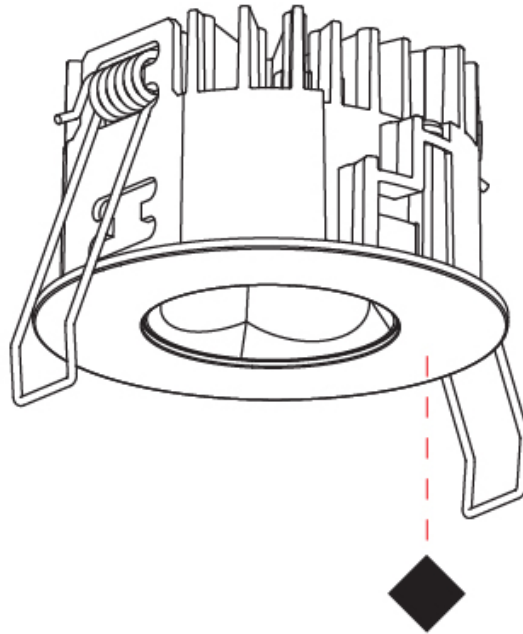

OIKO PRO ROUND FIXED RECESSED

A35873-

PROJECT

TYPE

SPECIFIER

QUANTITY

DATE

A