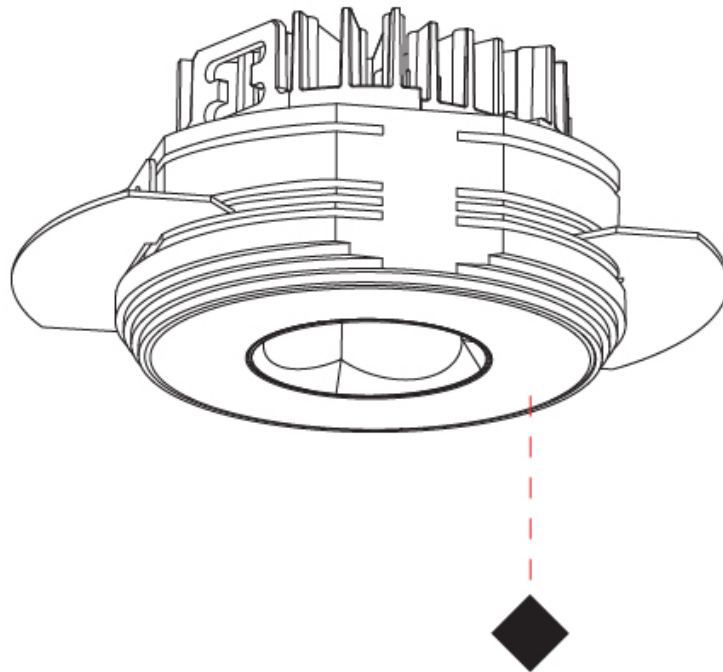

OIKO PRO ROUND FIXED TRIMLESS

A35879-

PROJECT

TYPE

SPECIFIER

QUANTITY

DATE

A