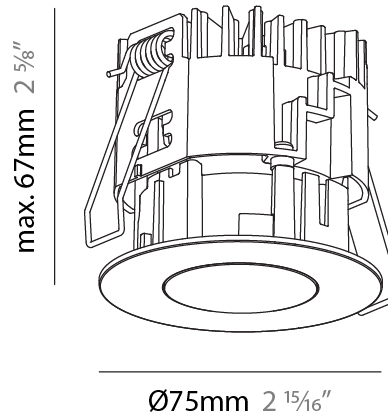

PHYSICAL

Aperture Sizes - Downlights: 1"
Shape: Round
Diameter (mm): 75
Diameter (in): 2 15/16
Height (mm): 67
Height (in): 2 5/8
Ceiling Thickness (mm): 1 - 25
Ceiling Thickness (in): 1/16 - 1 3/16
Min. Recessing Depth (mm): 75
Min. Recessing Depth (in): 2 15/16
Diffuser: Lens Pack - Spread Lens / Linear Spread Lens / Honeycomb Louver
Fixture Finish: SSR / BKV / CWI / CRY / HAB / UFT / ITA / RUA / FTG / MYG / LOD / PUS / FRO / FUP / KIA / POP / BLS / SPG / MEY / GOH / CHC / COM / ABZ / JAG / OBR / MOS / ROR
Fixture Material: Aluminum Die Cast
Cut-out Measurements: 68mm / 2 11/16" Diameter

ELECTRICAL

Lamp Type: LED (Zhaga Standard)
Input Wattage (W): 16
Total Output Wattage (W): 14.6
Dimming: Tri-Mode (Non-Dimming and Phase Dimming (120Vac only) and 0-10V Dimming)
Driver Included: No
Driver Location: Recessed Housing
Driver Type: Constant Current - Universal
Driver Class: Class 2
Input Voltage (V): 120 - 277
Constant Current (MA): 350

LED

Color Temperature (°K): 2700 / 3000 / 3500 / 4000
Max. Delivered Lumen (lm): 1017 / 1096 / 1160 / 1162
Nominal Lumen (lm): 1393 / 1501 / 1589 / 1592
CRI: >90 CRI
Lamp Life (hrs): 50000

OPTICAL

Reflector: 16
Adjustability: Fixed

RATINGS AND CERTIFICATIONS

Certified By: Certified for North American Standards
IP rating: IP54